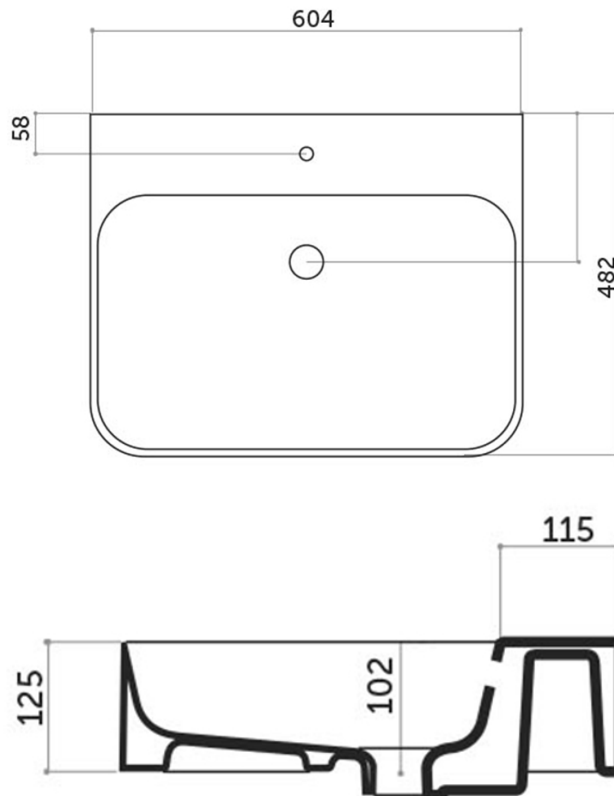

# SLIM 60cm WALL or COUNTER BASIN (SL06048101)

Requires:  
32mm Overflow Plug & Waste

Proudly imported and distributed by  
Gro Agencies Pty Ltd  
Unit 2 / 37 Howe St, Osborne Park, WA, 6017  
P 08 9446 3288 E info@groagencies.com.au W www.groagencies.com.au